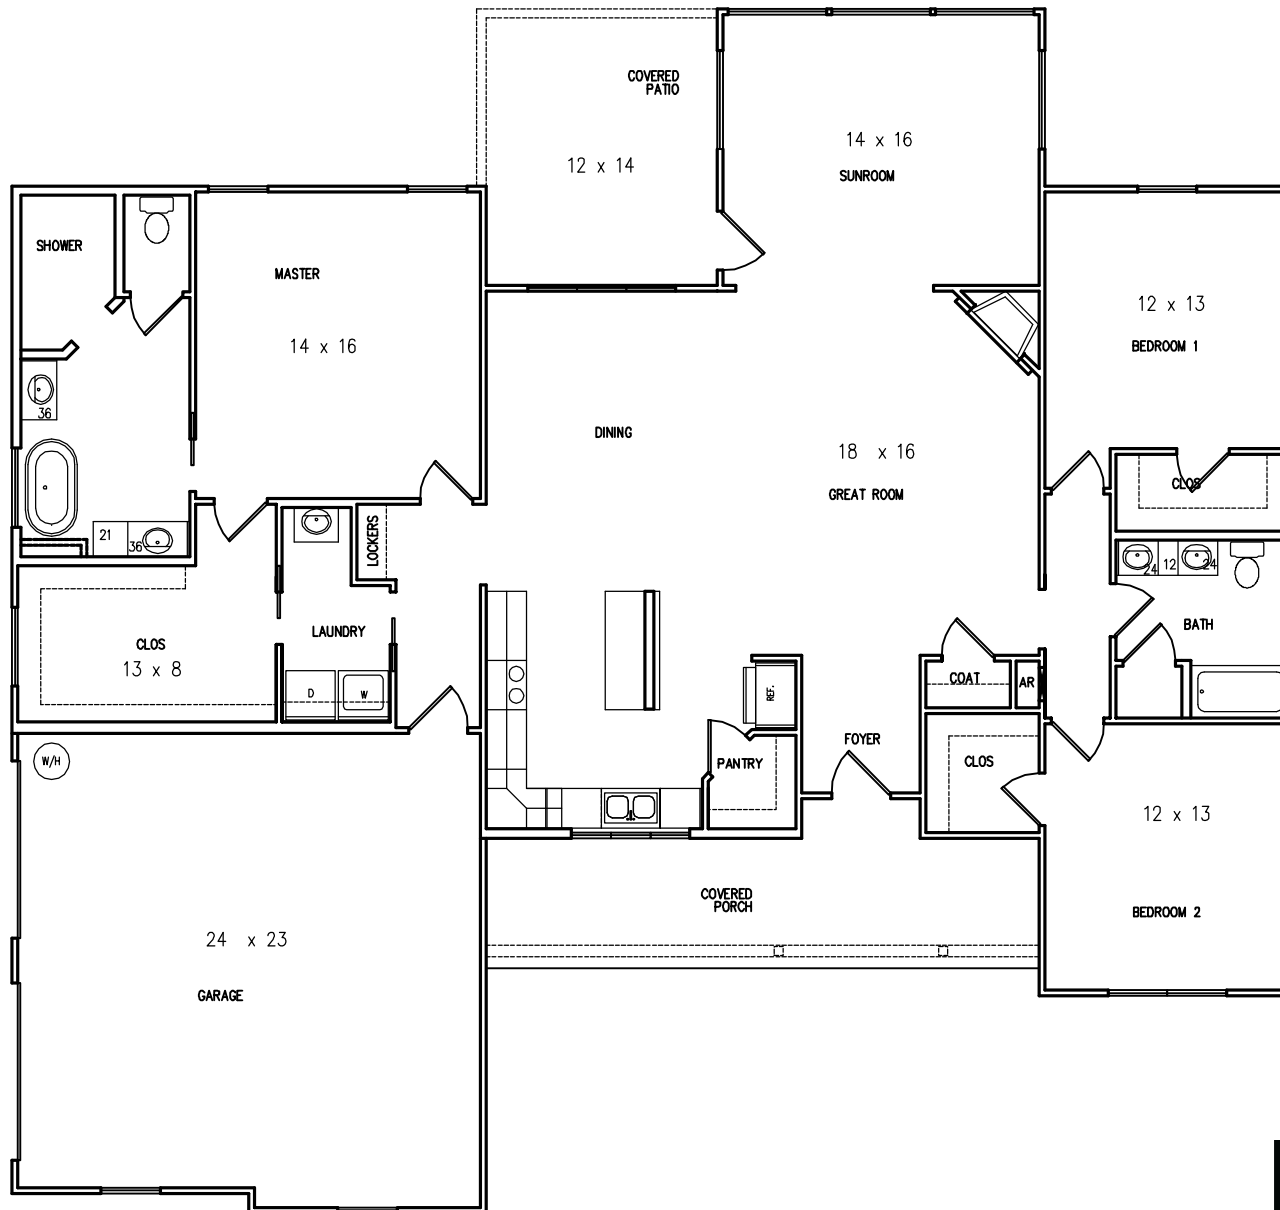

# THE NORRIS

SQUARE FOOTAGE:  
MAIN LEVEL 2,262  
GARAGE 558

## NORRIS FLOOR PLAN

**GUARDIAN**  
HOMES