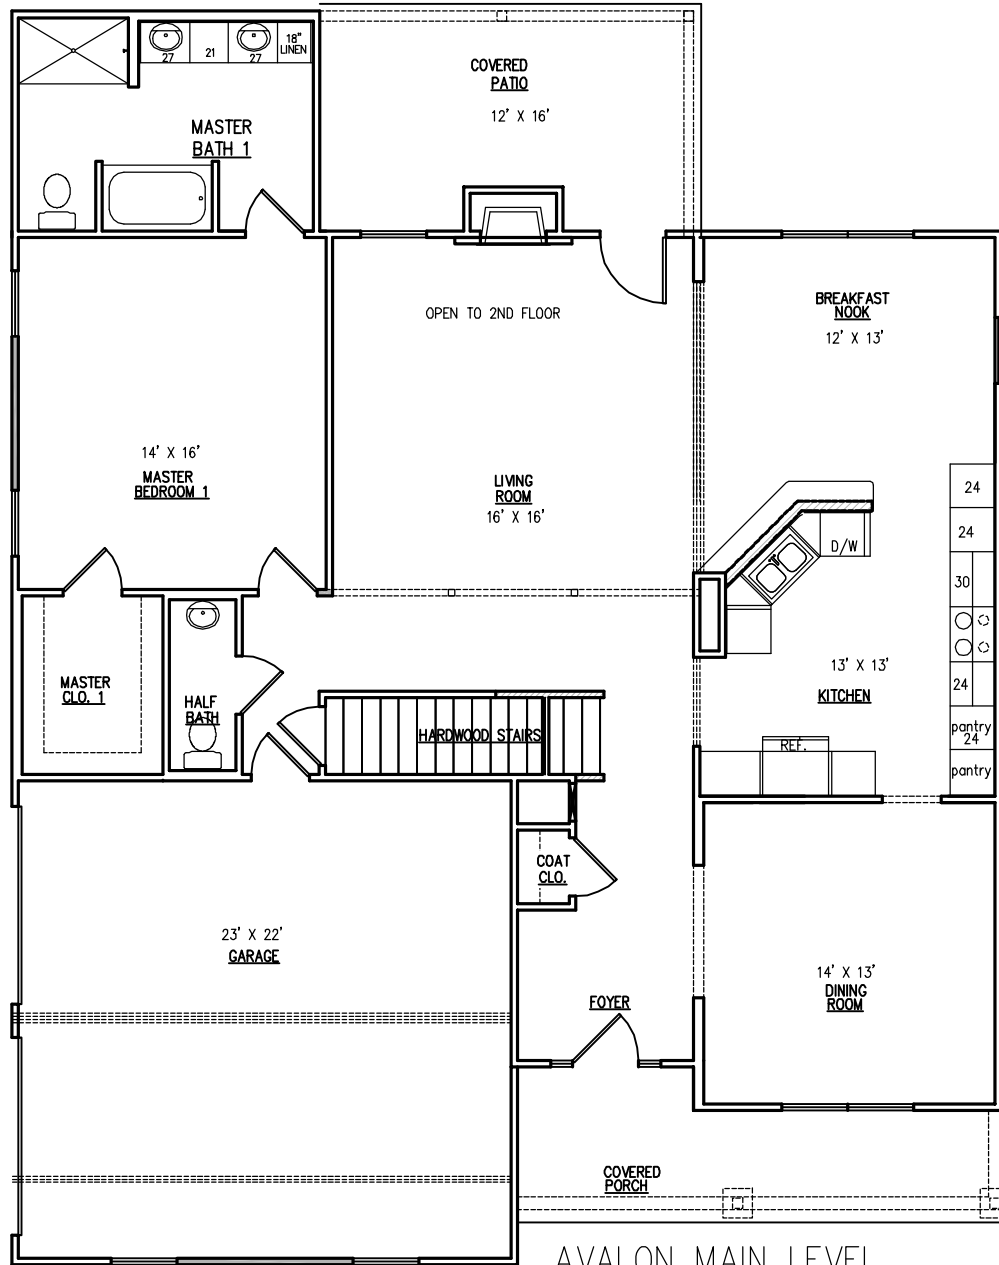

THE AVALON

SQUARE FOOTAGE:	
FIRST FLOOR	1,645
SECOND FLOOR	1,514
<hr/>	
TOTAL	3,159
GARAGE	521

AVALON MAIN LEVEL

AVALON 2ND LEVEL

ALL IMAGES ARE REPRESENTATIVE OF HOUSE STYLES, ORTH HOMES RESERVES THE RIGHT TO CHANGE PLANS AT ANY TIME. ALL DIMENSIONS ARE APPROXIMATE AND MAY DIFFER WHEN HOME IS CONSTRUCTED.