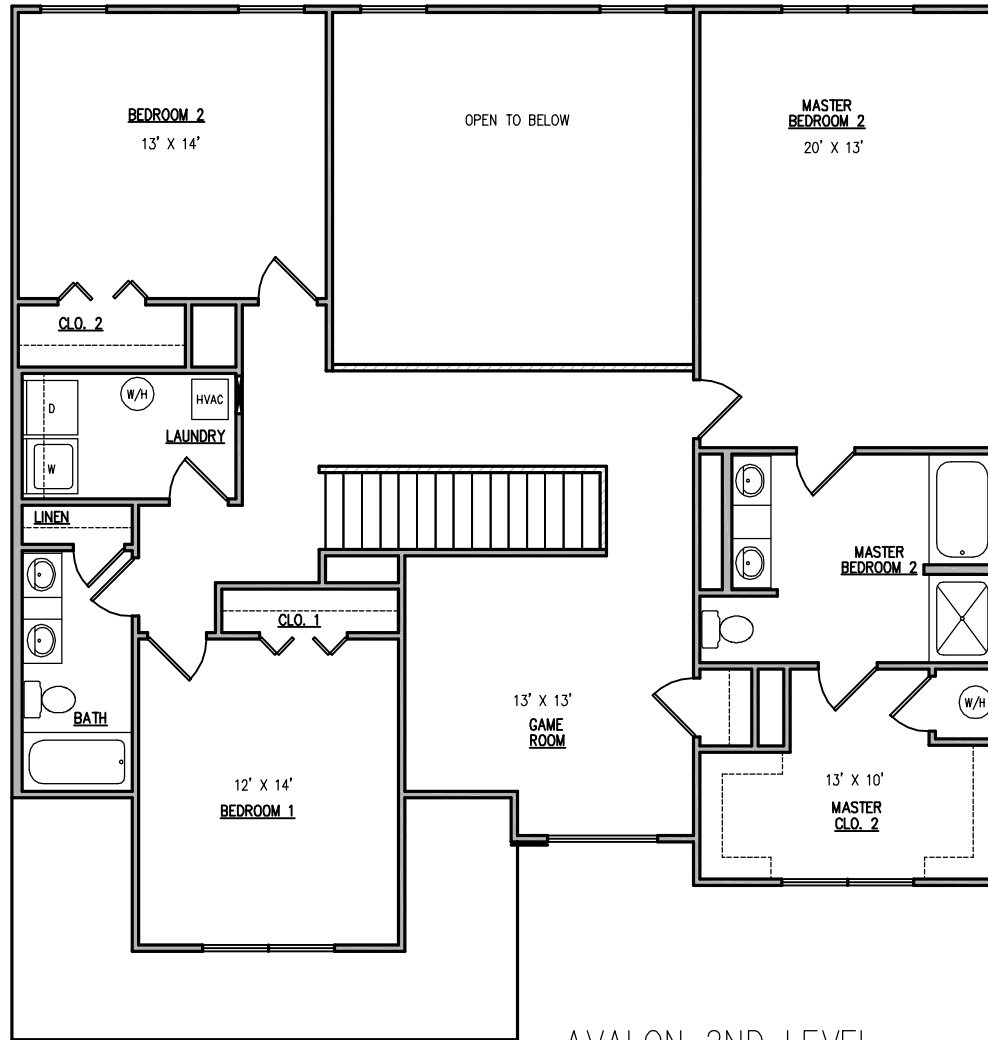

THE AVALON

SQUARE FOOTAGE:	
FIRST FLOOR	1,645
SECOND FLOOR	1,514
<hr/>	
TOTAL	3,159
GARAGE	521

AVALON MAIN LEVEL

AVALON 2ND LEVEL

ALL IMAGES ARE REPRESENTATIVE OF HOUSE STYLES, ORTH HOMES RESERVES THE RIGHT TO CHANGE PLANS AT ANY TIME. ALL DIMENSIONS ARE APPROXIMATE AND MAY DIFFER WHEN HOME IS CONSTRUCTED.