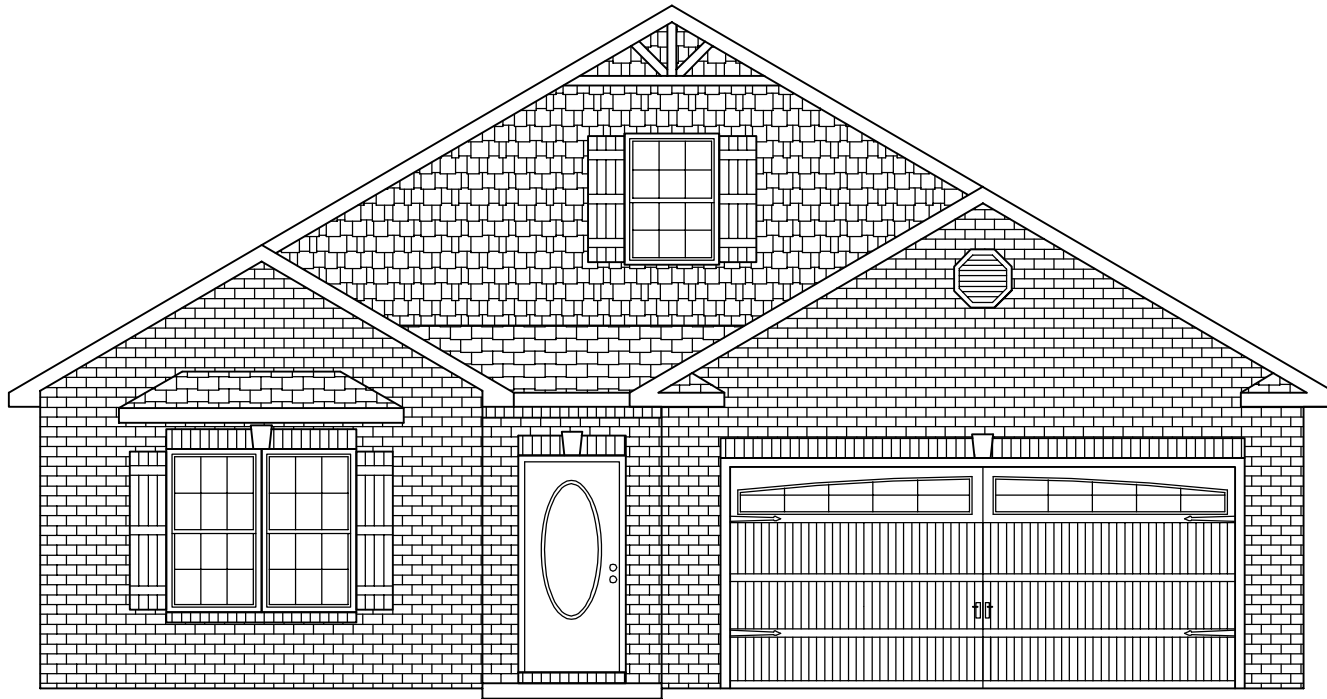

THE GRANT

SQUARE FOOTAGE:
MAIN LEVEL 1,565
GARAGE 558

GUARDIAN
HOMES

GRANT FLOOR PLAN