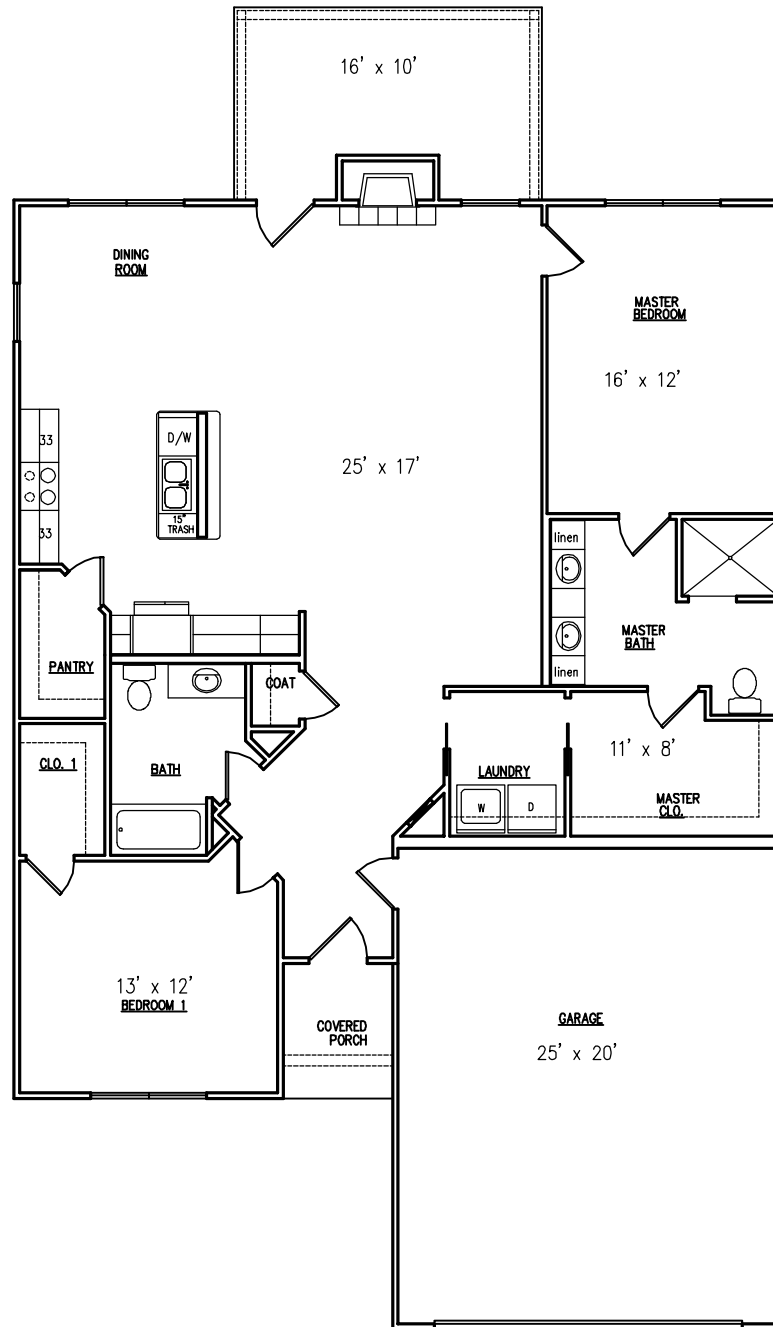

THE GRANT

SQUARE FOOTAGE:
MAIN LEVEL 1,565
GARAGE 558

GUARDIAN
HOMES

GRANT FLOOR PLAN