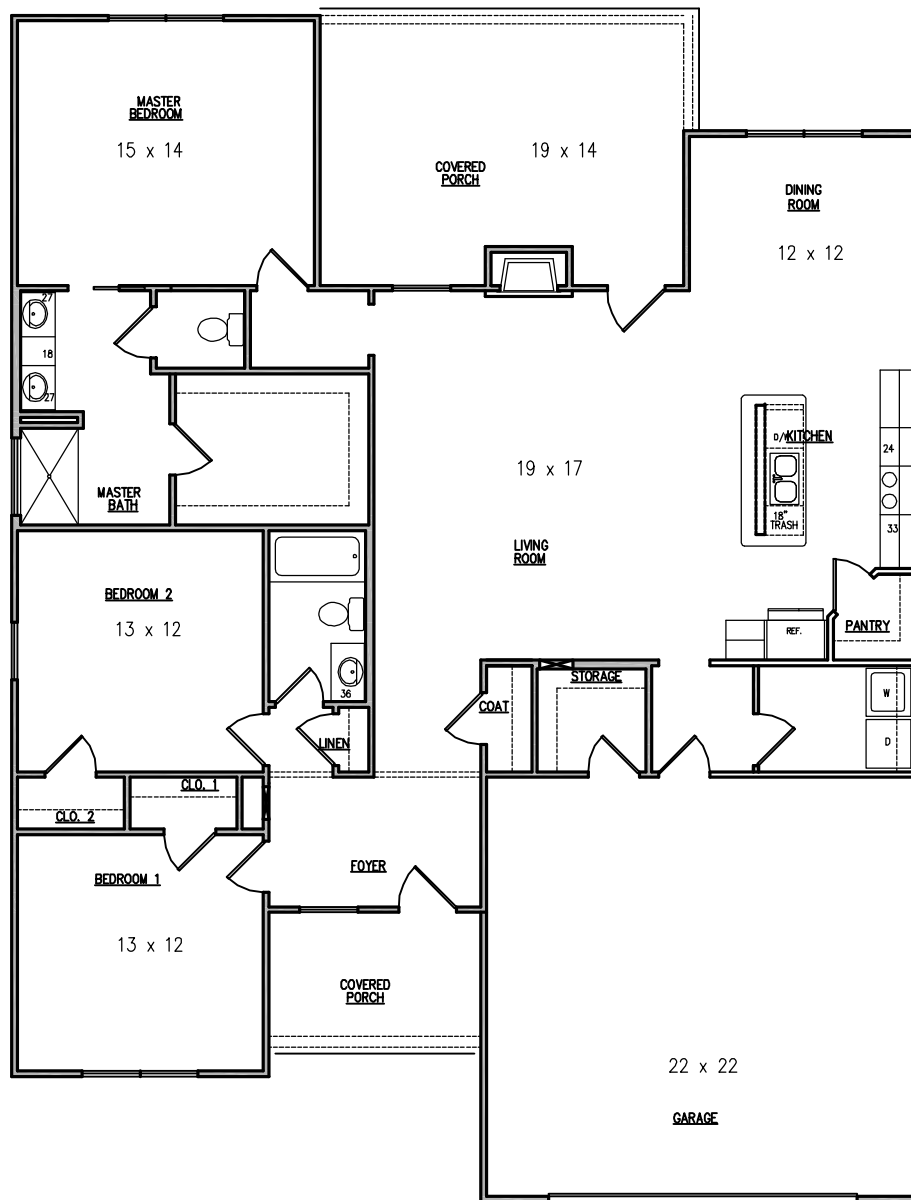

THE WOODBURY

SQUARE FOOTAGE:
MAIN LEVEL 1,827
GARAGE 504

GUARDIAN
HOMES

WOODBURY FLOOR PLAN

ALL IMAGES ARE REPRESENTATIVE OF HOUSE STYLES, ORTH HOMES RESERVES THE RIGHT TO CHANGE PLANS AT ANY TIME. ALL DIMENSIONS ARE APPROXIMATE AND MAY DIFFER WHEN HOME IS CONSTRUCTED.