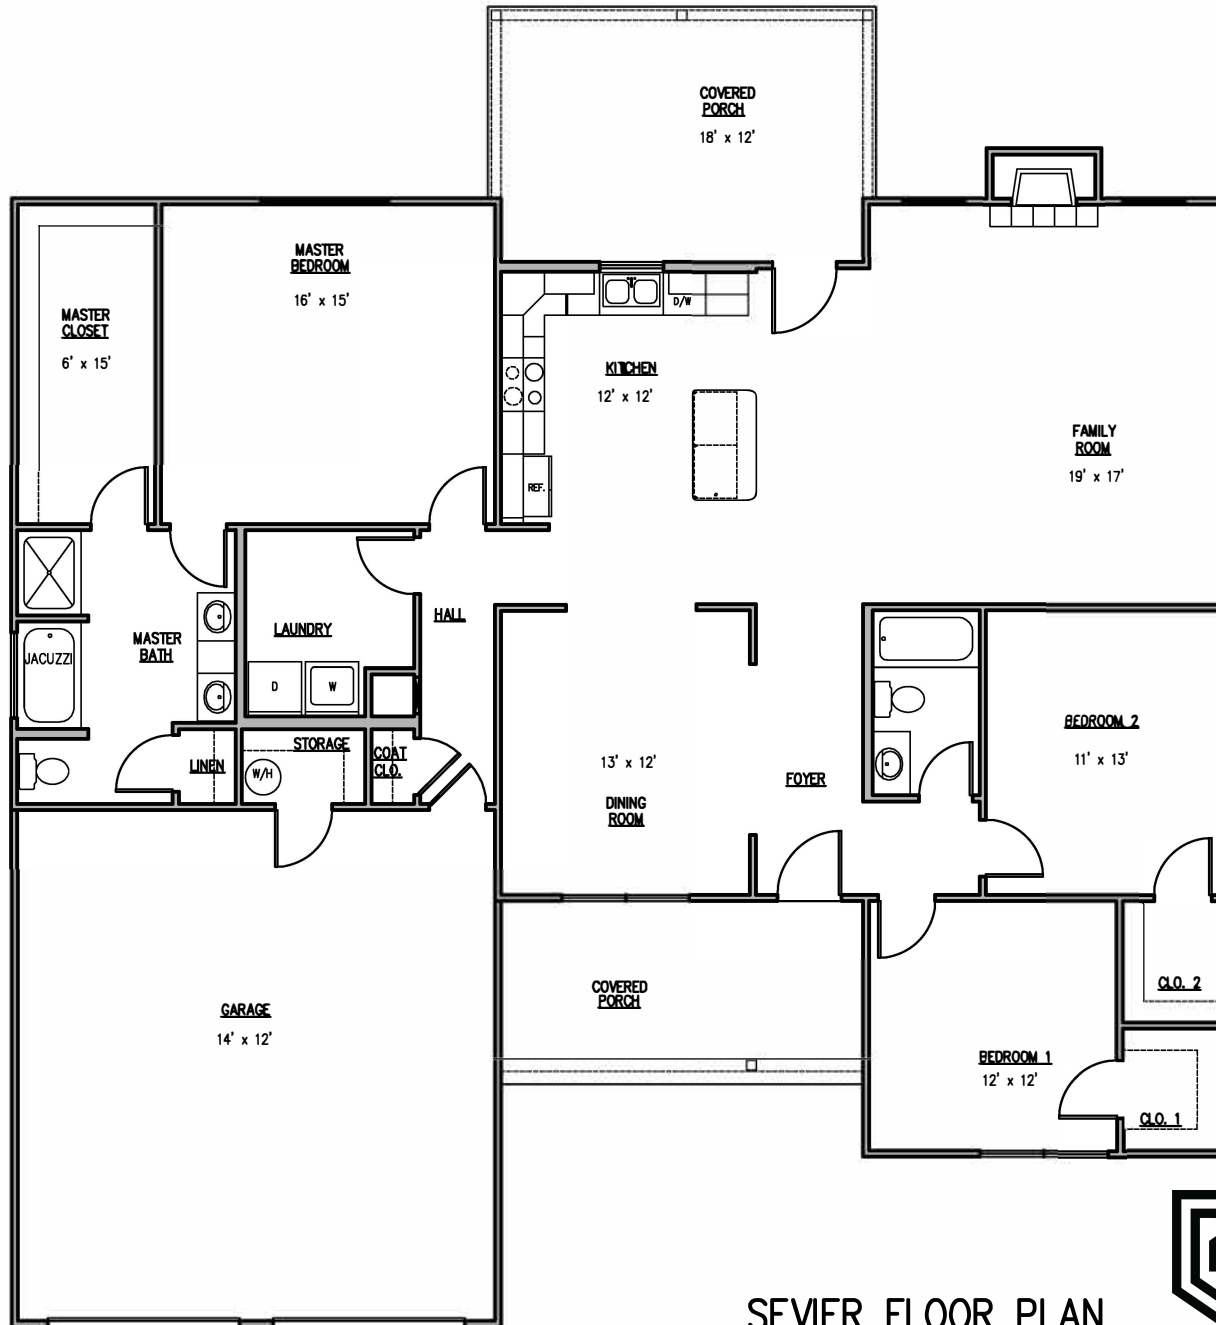

THE SEVIER

SQUARE FOOTAGE:
MAIN LEVEL 1,949
GARAGE 558

GUARDIAN
HOMES

SEVER FLOOR PLAN

GUARDIAN
HOMES

ALL IMAGES ARE REPRESENTATIVE OF HOUSE STYLES, ORTH HOMES RESERVES THE RIGHT TO CHANGE PLANS AT ANY TIME. ALL DIMENSIONS ARE APPROXIMATE AND MAY DIFFER WHEN HOME IS CONSTRUCTED.