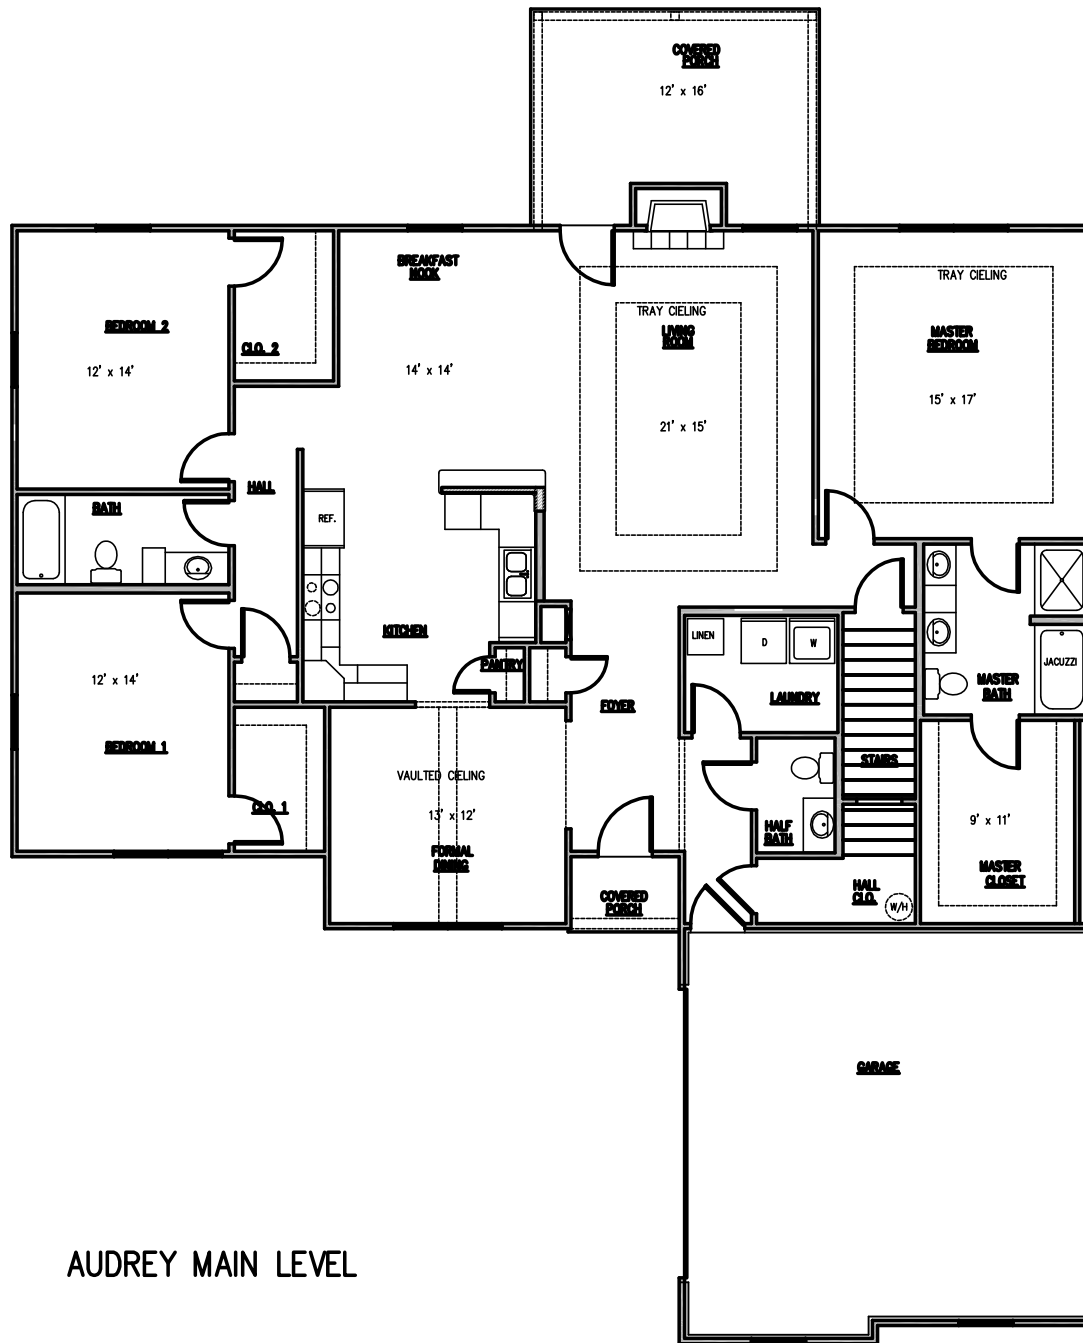

THE AUDREY

SQUARE FOOTAGE:	
MAIN LEVEL	2,260
SECOND FLOOR	417
<hr/>	<hr/>
TOTAL	2,664
GARAGE	518

AUDREY MAIN LEVEL

AUDREY BONUS ROOM