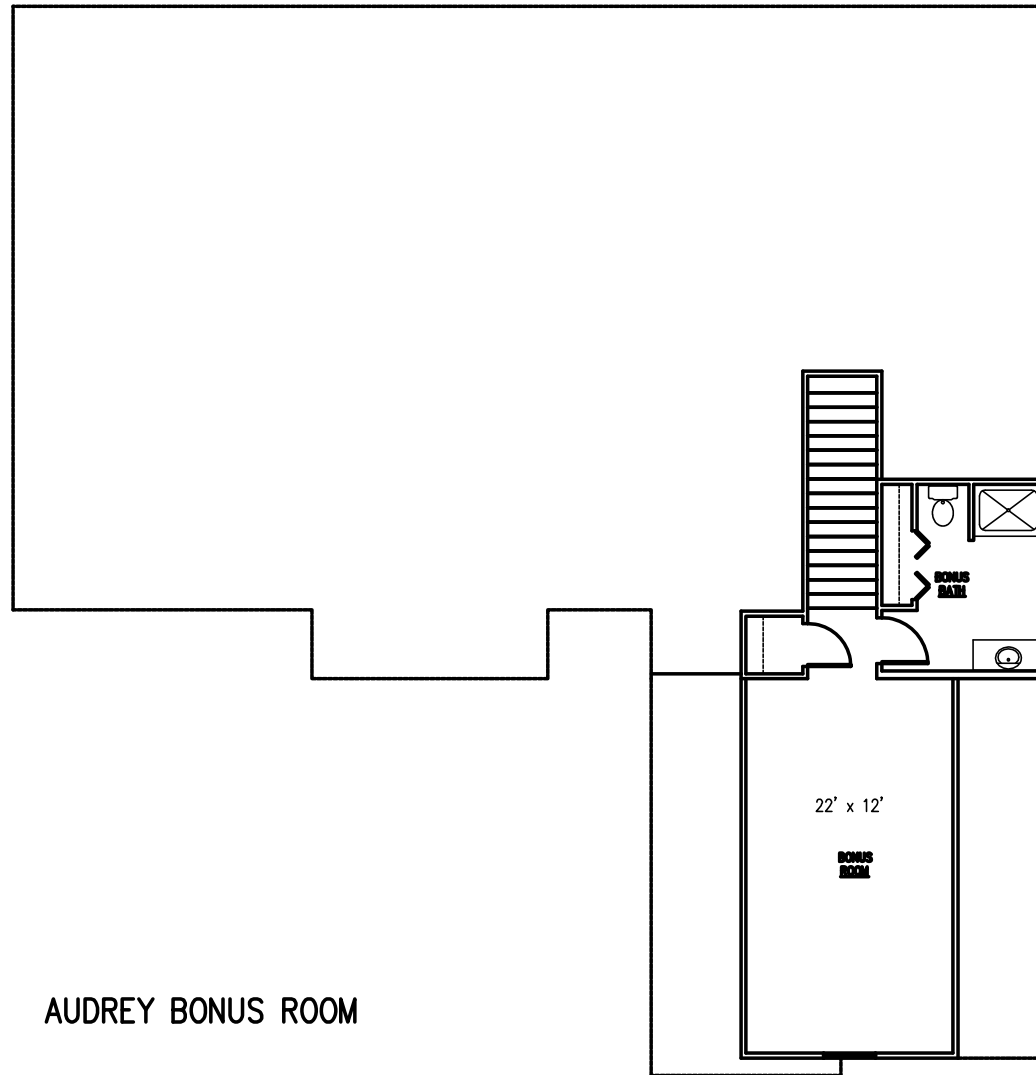

THE AUDREY

SQUARE FOOTAGE:	
MAIN LEVEL	2,260
SECOND FLOOR	417
<hr/>	<hr/>
TOTAL	2,664
GARAGE	518

AUDREY MAIN LEVEL

AUDREY BONUS ROOM