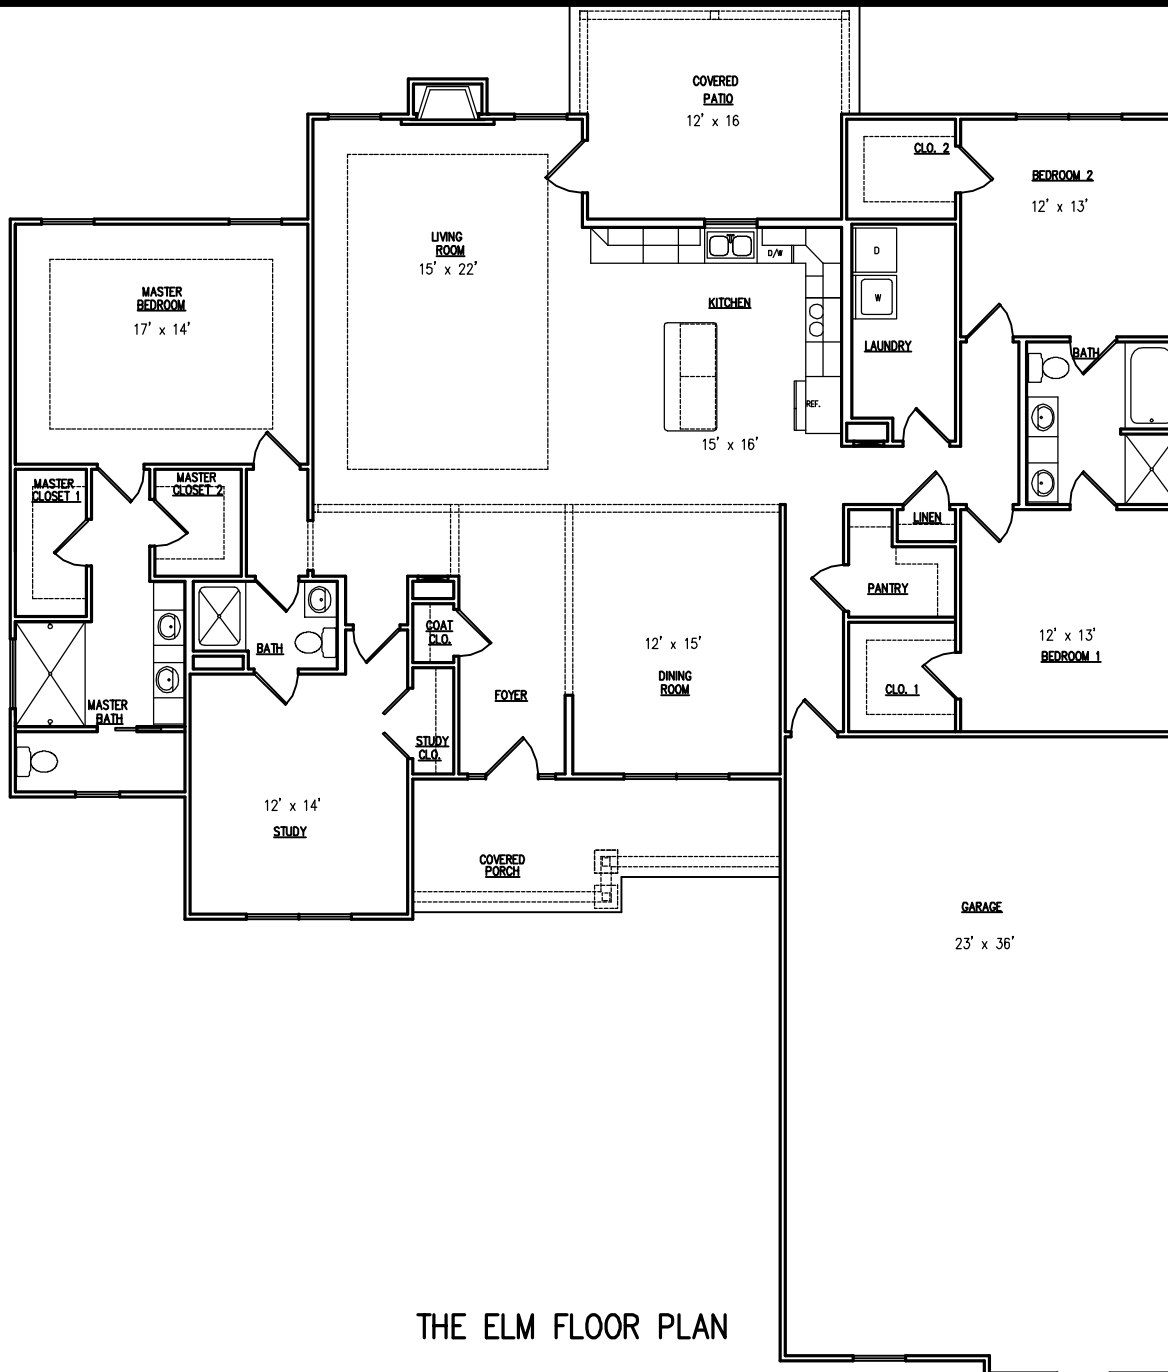

# THE ELM

SQUARE FOOTAGE:

MAIN LEVEL	2,495
GARAGE	828

THE ELM FLOOR PLAN

ALL IMAGES ARE REPRESENTATIVE OF HOUSE STYLES, ORTH HOMES RESERVES THE RIGHT TO CHANGE PLANS AT ANY TIME. ALL DIMENSIONS ARE APPROXIMATE AND MAY DIFFER WHEN HOME IS CONSTRUCTED.