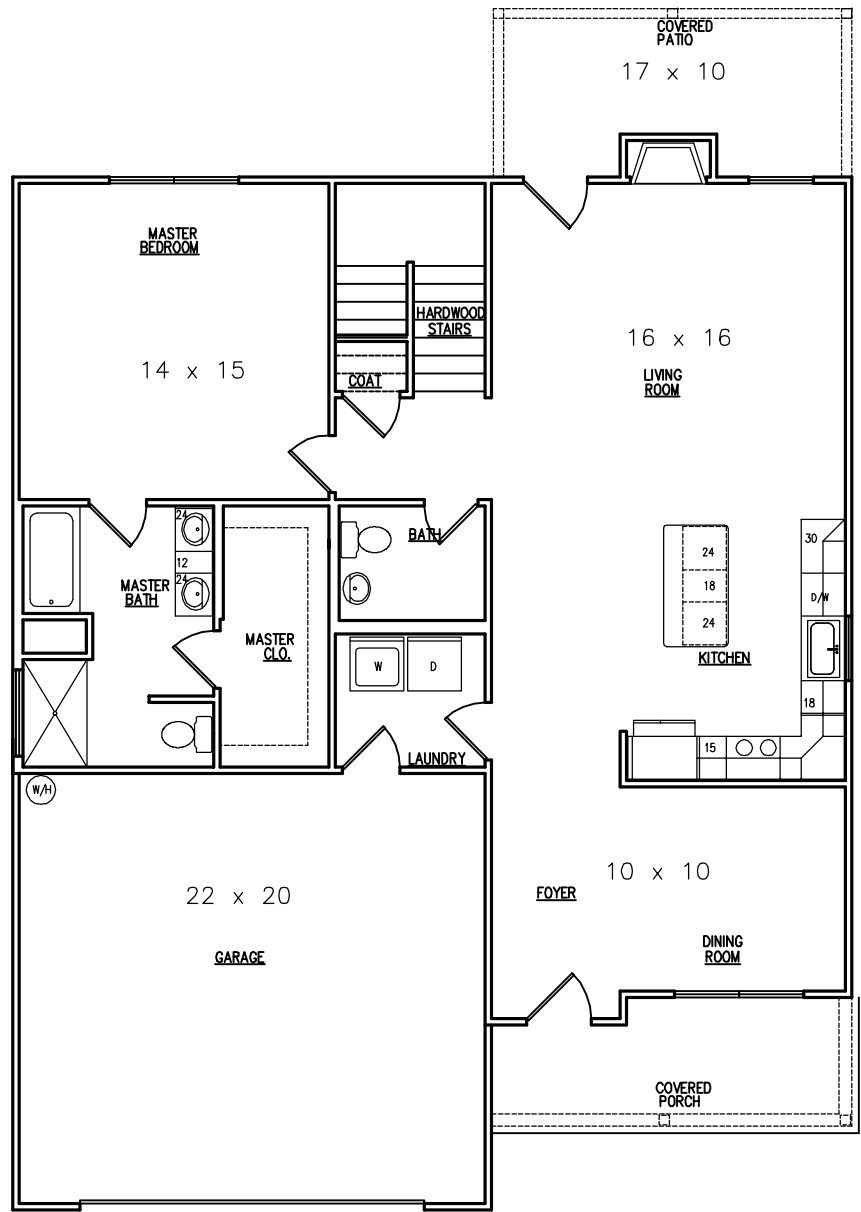

THE RICHMOND

SQUARE FOOTAGE:

MAIN LEVEL	1,303
2ND FLOOR	1,523
TOTAL	2,826
GARAGE	461

RICHMOND MAIN LEVEL

ALL IMAGES ARE REPRESENTATIVE OF HOUSE STYLES, ORTH HOMES RESERVES THE RIGHT TO CHANGE PLANS AT ANY TIME. ALL DIMENSIONS ARE APPROXIMATE AND MAY DIFFER WHEN HOME IS CONSTRUCTED.