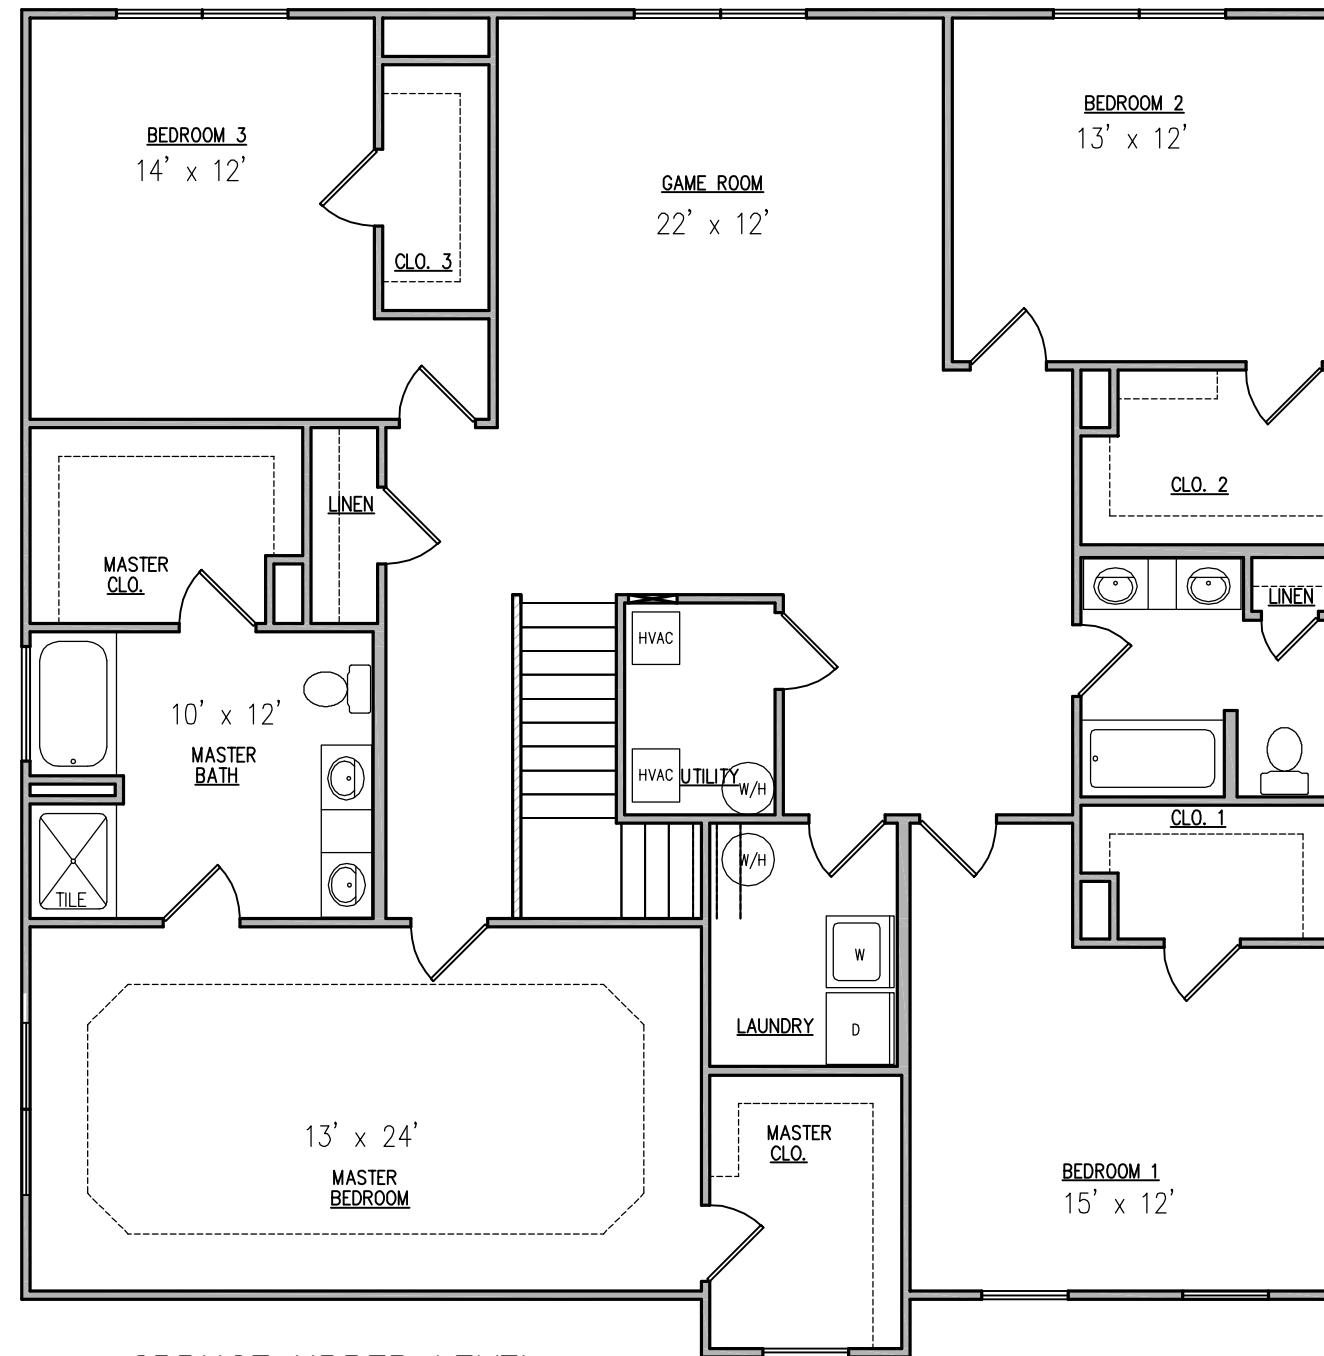

THE SPRUCE

SQUARE FOOTAGE:

MAIN LEVEL	1,836
2ND FLOOR	2,092
TOTAL	3,928
GARAGE	764

SPRUCE MAIN LEVEL

ALL IMAGES ARE REPRESENTATIVE OF HOUSE STYLES, ORTH HOMES RESERVES THE RIGHT TO CHANGE PLANS AT ANY TIME. ALL DIMENSIONS ARE APPROXIMATE AND MAY DIFFER WHEN HOME IS CONSTRUCTED.

SPRUCE UPPER LEVEL