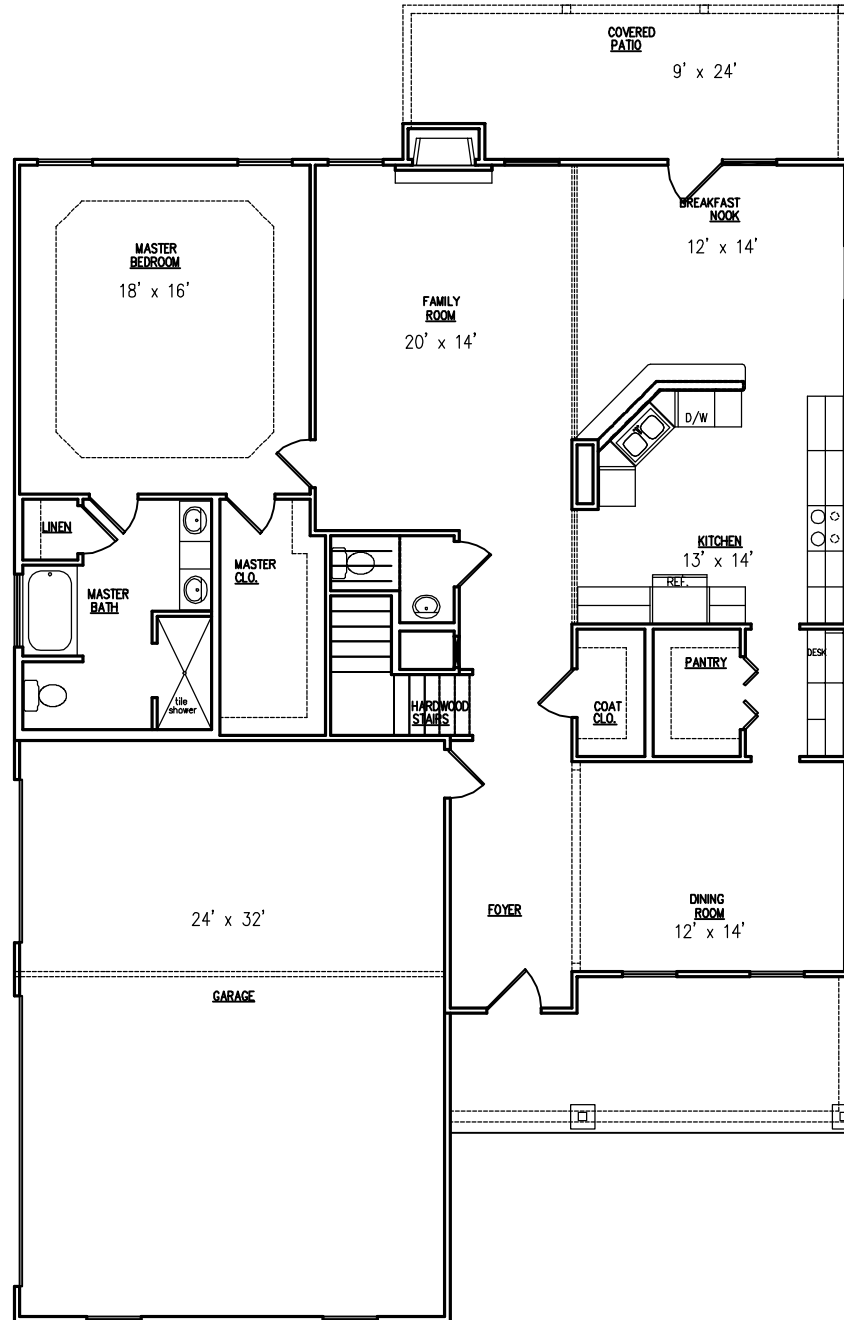

THE SPRUCE

SQUARE FOOTAGE:

MAIN LEVEL	1,836
2ND FLOOR	2,092
TOTAL	3,928
GARAGE	764

SPRUCE MAIN LEVEL

ALL IMAGES ARE REPRESENTATIVE OF HOUSE STYLES, ORTH HOMES RESERVES THE RIGHT TO CHANGE PLANS AT ANY TIME. ALL DIMENSIONS ARE APPROXIMATE AND MAY DIFFER WHEN HOME IS CONSTRUCTED.

SPRUCE UPPER LEVEL