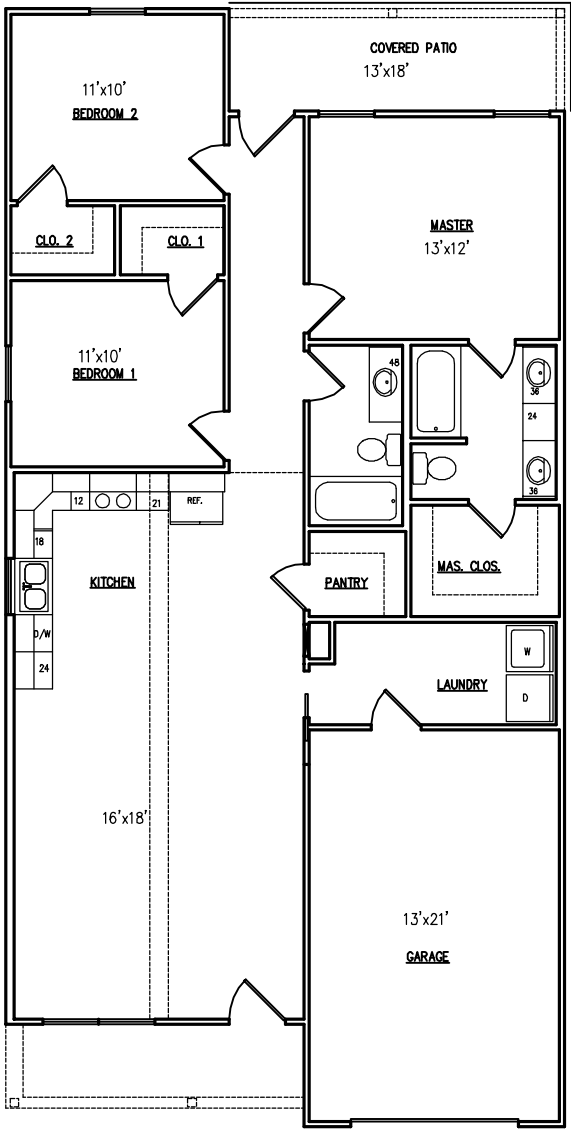

THE COOPER

SQUARE FOOTAGE:
1ST FLOOR 1,343
GARAGE 301

GUARDIAN
HOMES

THE COOPER FLOOR PLAN

ALL IMAGES ARE REPRESENTATIVE OF HOUSE STYLES, ORTH HOMES RESERVES THE RIGHT TO CHANGE PLANS AT ANY TIME. ALL DIMENSIONS ARE APPROXIMATE AND MAY DIFFER WHEN HOME IS CONSTRUCTED.