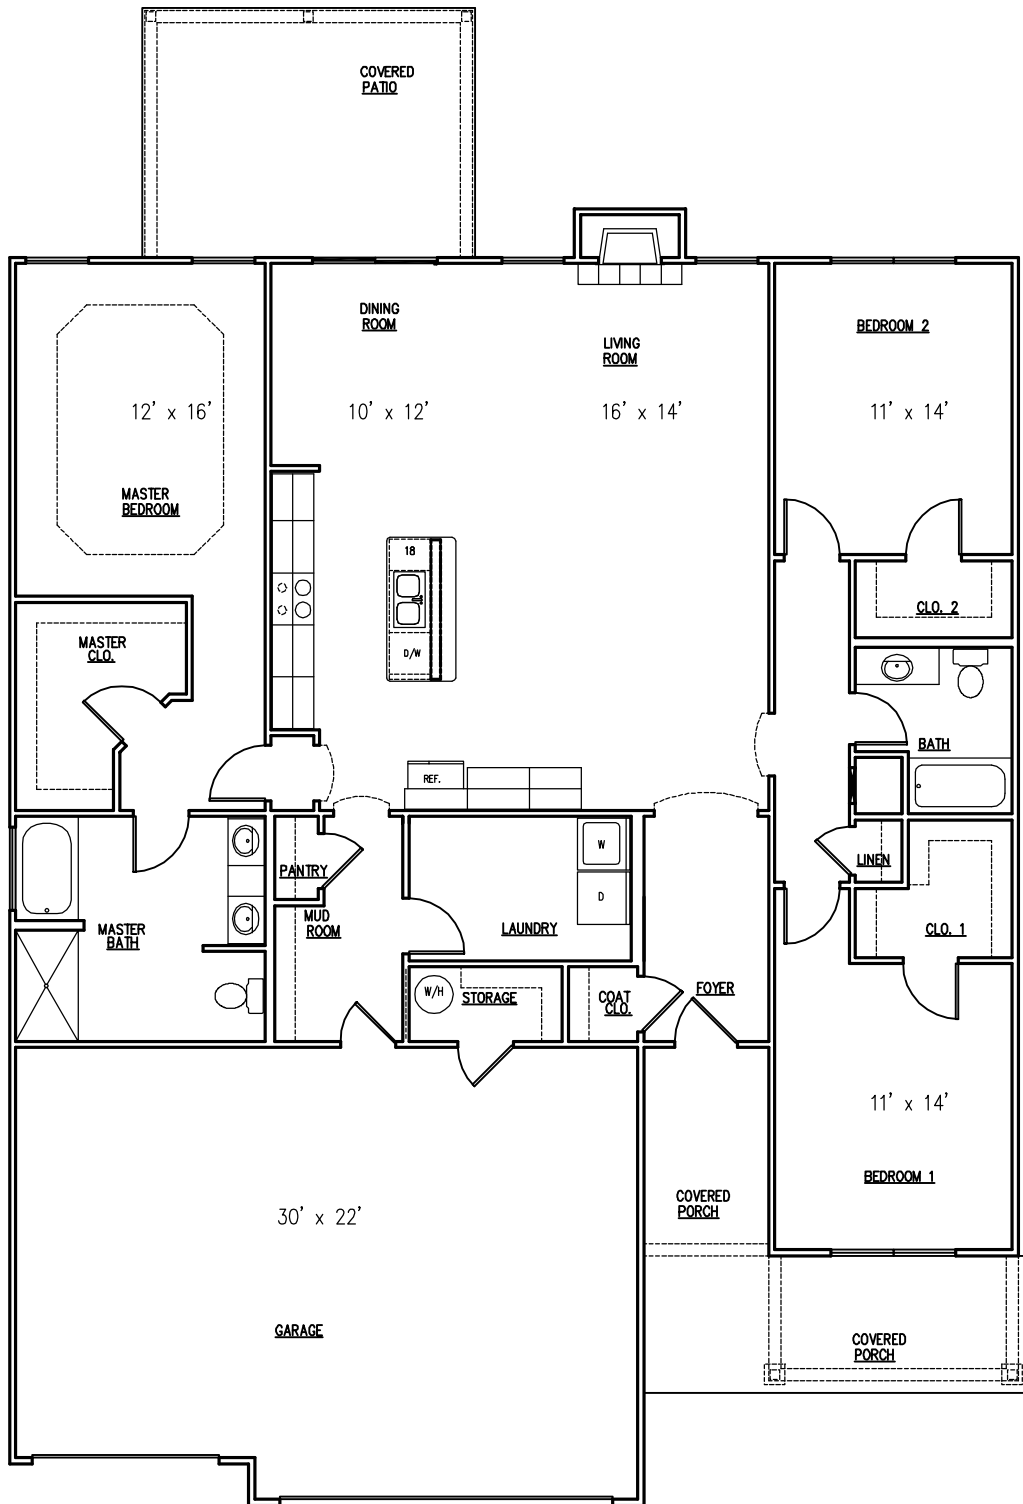

# THE WESTIN

SQUARE FOOTAGE: 1,975  
GARAGE 649

**WESTIN - MAIN LEVEL**

ALL IMAGES ARE REPRESENTATIVE OF HOUSE STYLES, ORTH HOMES RESERVES THE RIGHT TO CHANGE PLANS AT ANY TIME. ALL DIMENSIONS ARE APPROXIMATE AND MAY DIFFER WHEN HOME IS CONSTRUCTED.