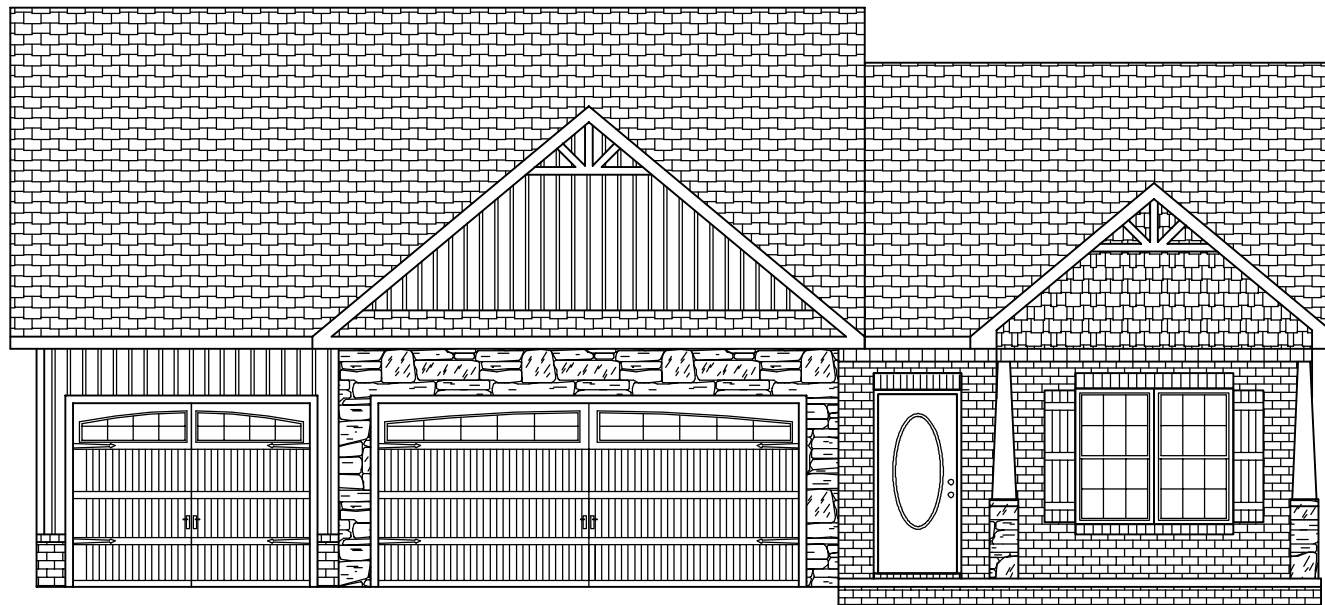

# THE WESTIN

SQUARE FOOTAGE: 1,975  
GARAGE 649

**WESTIN - MAIN LEVEL**

ALL IMAGES ARE REPRESENTATIVE OF HOUSE STYLES, ORTH HOMES RESERVES THE RIGHT TO CHANGE PLANS AT ANY TIME. ALL DIMENSIONS ARE APPROXIMATE AND MAY DIFFER WHEN HOME IS CONSTRUCTED.