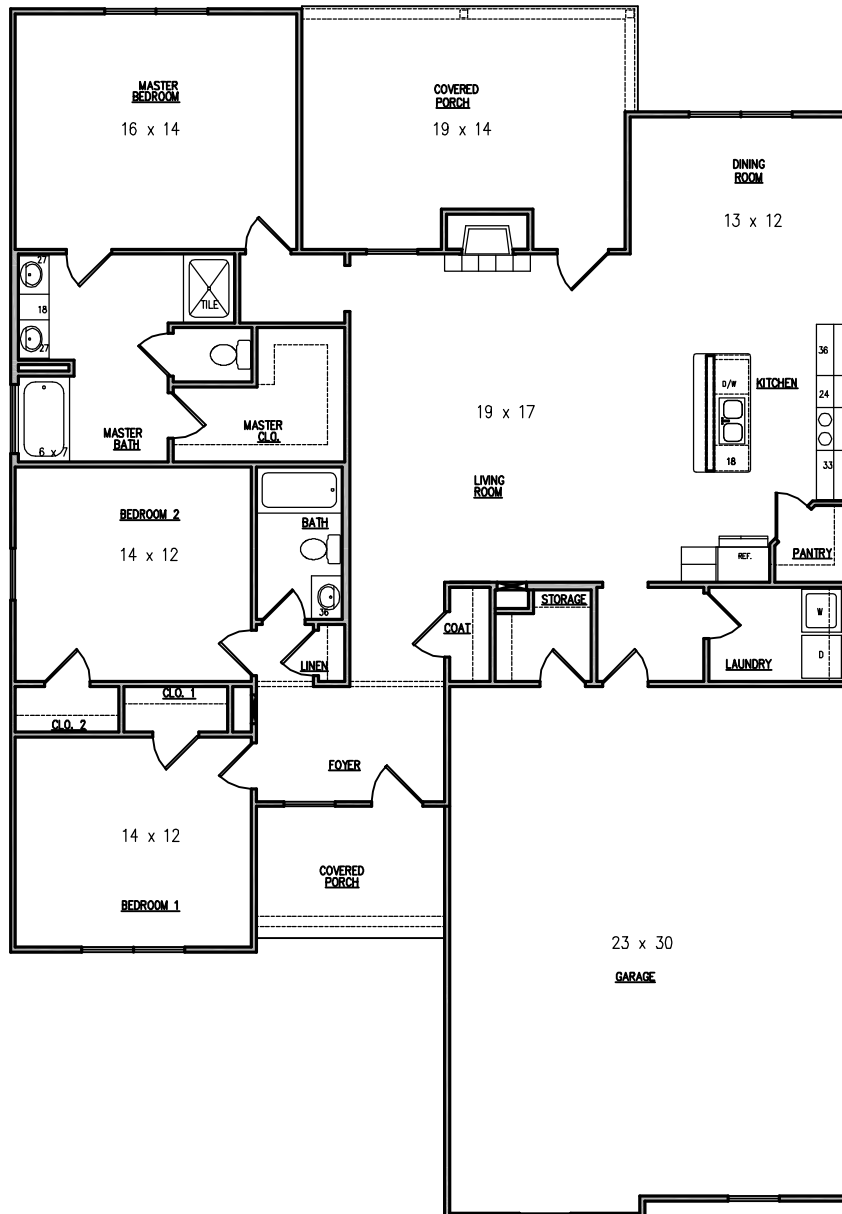

THE DANBURY

SQUARE FOOTAGE:
MAIN LEVEL 1,918
GARAGE 730

ALL IMAGES ARE REPRESENTATIVE OF HOUSE STYLES, ORTH HOMES RESERVES THE RIGHT TO CHANGE PLANS AT ANY TIME. ALL DIMENSIONS ARE APPROXIMATE AND MAY DIFFER WHEN HOME IS CONSTRUCTED.