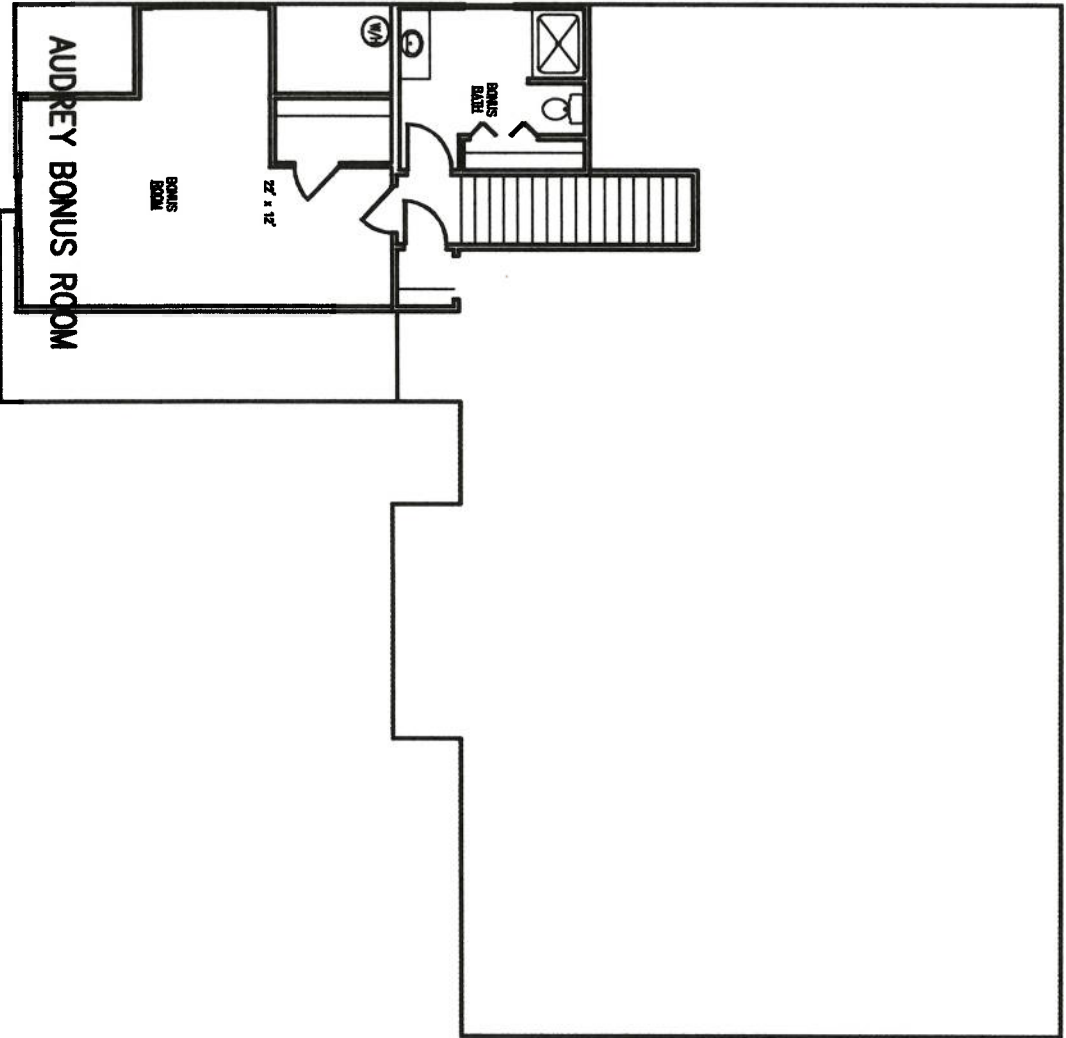

ALL IMAGES ARE REPRESENTATIVE OF HOUSE STYLES. ORTH HOMES RESERVES THE RIGHT TO CHANGE PLANS AT ANY TIME. ALL DIMENSIONS ARE APPROXIMATE AND MAY DIFFER WHEN HOME IS CONSTRUCTED.