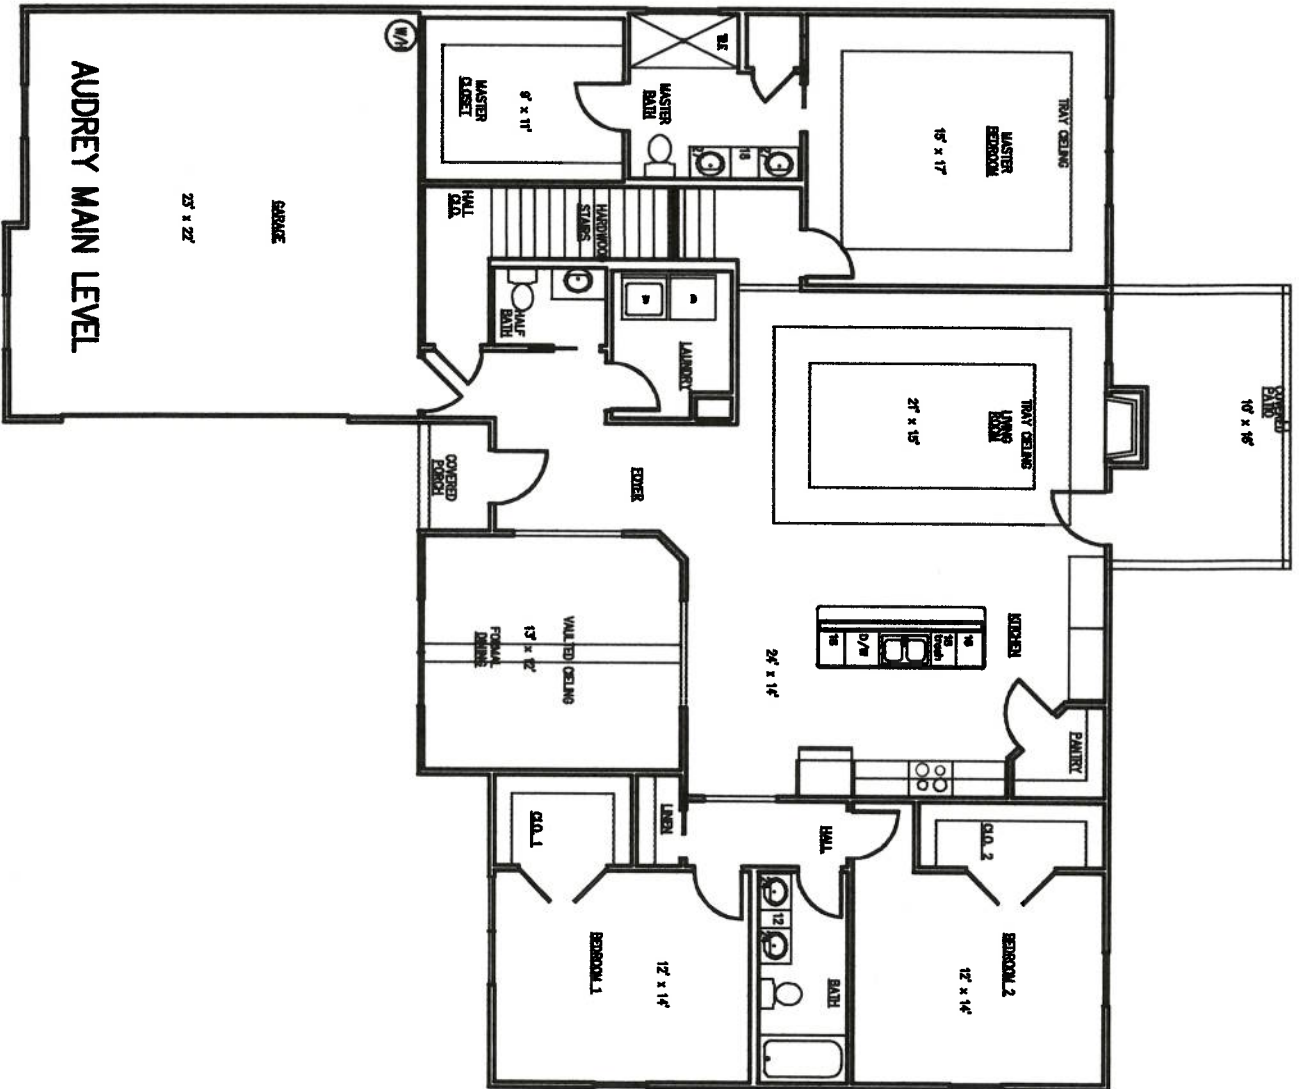

THE AUDREY

SQUARE FOOTAGE:

MAIN LEVEL	2,260
<u>SECOND FLOOR</u>	<u>417</u>
TOTAL	2,664
GARAGE	518

ALL IMAGES ARE REPRESENTATIVE OF HOUSE STYLES, ORTH HOMES RESERVES THE RIGHT TO CHANGE PLANS AT ANY TIME. ALL DIMENSIONS ARE APPROXIMATE AND MAY DIFFER WHEN HOME IS CONSTRUCTED.